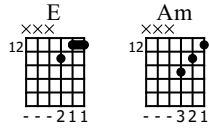

# От героев былых времён

Клавиши

Standard tuning

♩ = 100

N-Gt

TAB

	2	0	1	0	2	5	3	0	(0)	2	0	1	0	2
--	---	---	---	---	---	---	---	---	-----	---	---	---	---	---

TAB

3	3	1	(1)	0	1	3	1	0	0	3	0	(0)	0	0	0	2	0	1	1	3	0
---	---	---	-----	---	---	---	---	---	---	---	---	-----	---	---	---	---	---	---	---	---	---

TAB

	12	12		10	10	10	10			7	8	9
--	----	----	--	----	----	----	----	--	--	---	---	---